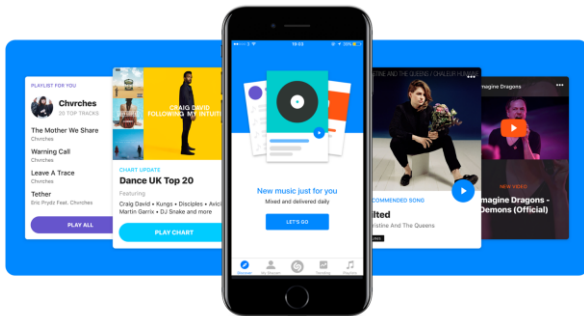

Name any song in seconds

GET IT NOW

Shazam, the app that allows you to instantly identify any music being heard, or songs playing around you, turned to the creative team at **David Perry & Associates, Inc.**