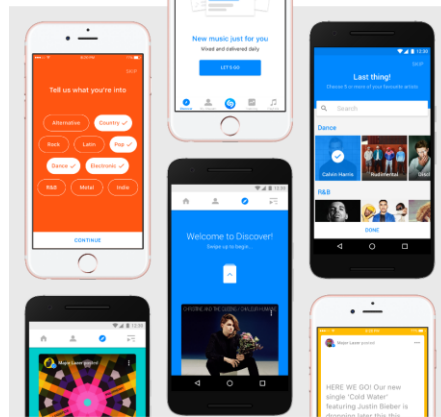

Name any song in seconds

GET IT NOW

Shazam, the app that allows you to instantly identify any music being heard, or songs playing around you, turned to the creative team at **David Perry & Associates, Inc.**