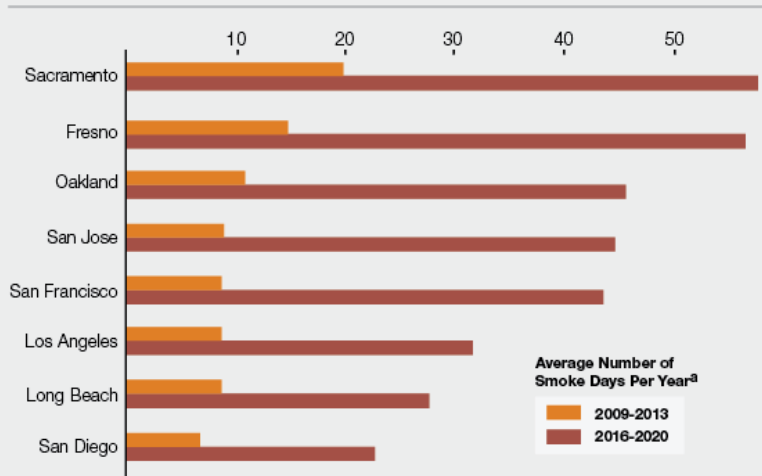

SUPPORTING WILDFIRE MITIGATION EFFORTS

1

TRANSPORT OF
PORTABLE
COMMUNICATION
TOWER DEPLOYMENT

2

FIREFIGHTING
EQUIPMENT
TRANSPORTATION

3

ESSENTIAL RESOURCE
DELIVERY SUPPORT

Wildfire Smoke Exposure in California Cities Has Increased in Recent Years