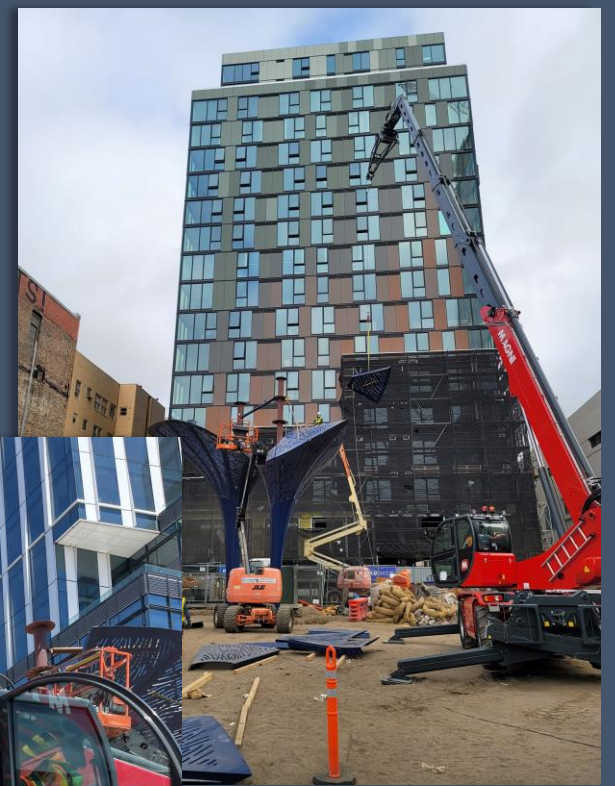

SUCCESS STORY

PROJECT:
MARY COURT WEST

CLIENT:
ANCO IRON AND
CONSTRUCTION
COMPANY