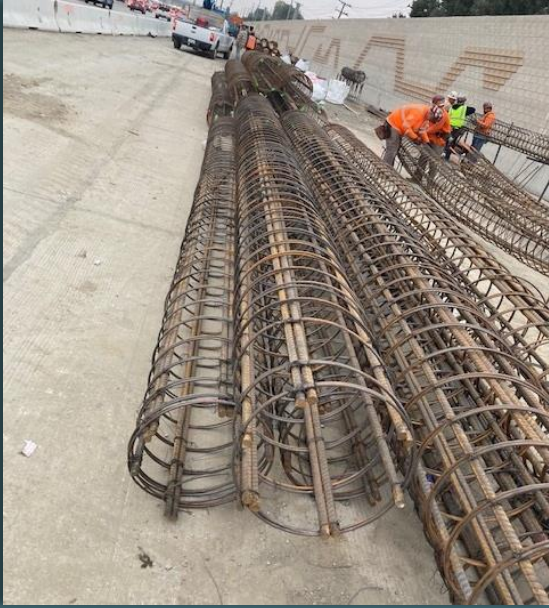

SIGNATORY

**IRONWORKERS
LOCAL 416**

COMPLIANT

OUR PROJECTS

WESTSIDE
PURPLE LINE SUB TO
PSG \$2.8B

Marvella Steel Placers

OUR PROJECTS

**PURPLE LINE 3 SUB TO FRONTIER
KEMPER/TUTOR PERINI \$3.6B**

Marvella Steel Placers

OUR PROJECTS

OC 405 SUB TO CMC \$2.1B

OUR PROJECTS

WHITE POINT SUB TO GMZ \$1.3M

OUR PROJECTS

**DESTINATION CRENSHAW SUB TO
PCL \$100M**

OUR PROJECTS