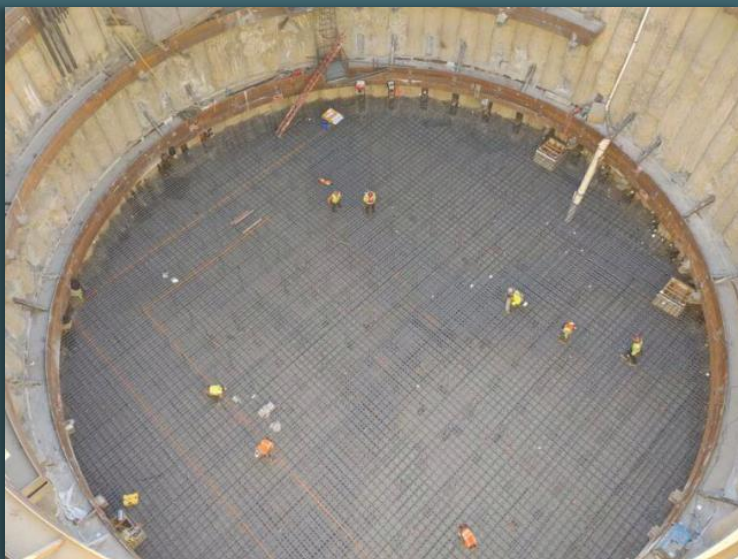

SIGNATORY

**IRONWORKERS
LOCAL 416**

COMPLIANT

OUR PROJECTS

WESTSIDE
PURPLE LINE SUB TO
PSG \$2.8B

Marvella Steel Placers

OUR PROJECTS

**PURPLE LINE 3 SUB TO FRONTIER
KEMPER/TUTOR PERINI \$3.6B**