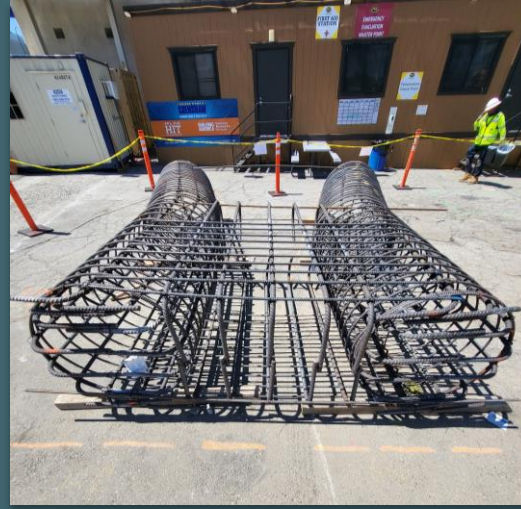

Marvella Steel Placers

OUR PROJECTS

OC 405 SUB TO CMC \$2.1B

OUR PROJECTS

WHITE POINT SUB TO GMZ \$1.3M

OUR PROJECTS

**DESTINATION CRENSHAW SUB TO
PCL \$100M**

OUR PROJECTS