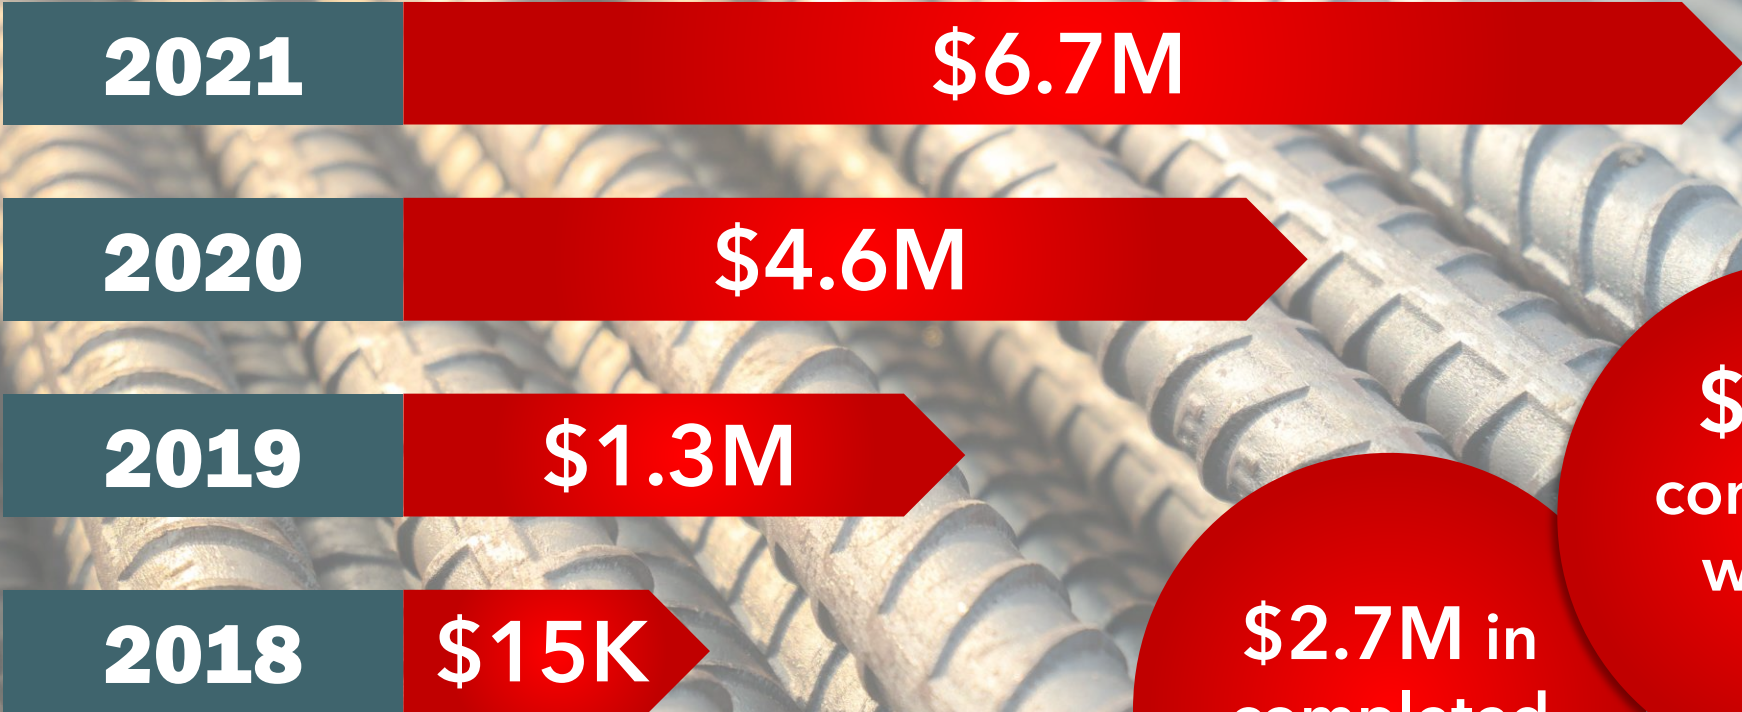

CONTRACTOR
LICENSE

2017

TERMINAL WAY
PUMPING PLANT

- CITY OF LOS ANGELES
- FIRST JOB BID, FIRST JOB AWARDED- \$3,700

2018

2018-WESTSIDE
PURPLE LINE
STATIONS

FROM JOURNEYMAN to COMPANY

\$2.7M in completed contracts