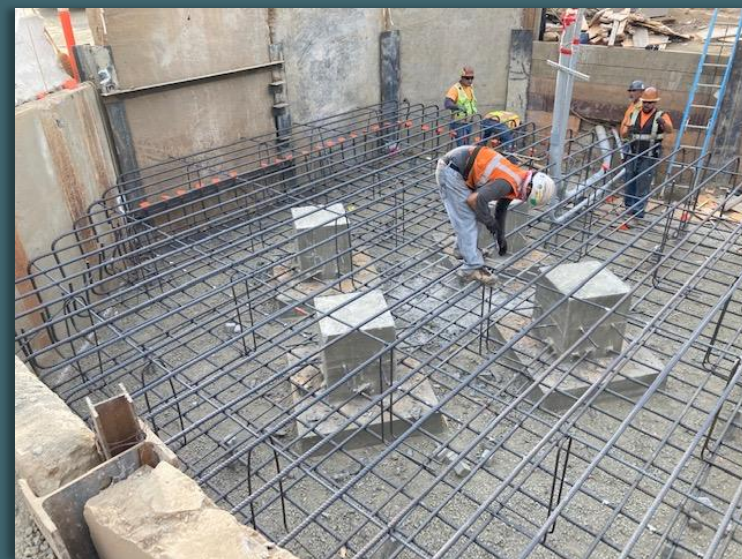

SIGNATORY

**IRONWORKERS
LOCAL 416**

COMPLIANT

OUR PROJECTS

WESTSIDE
PURPLE LINE SUB TO
PSG \$2.8B

Marvella Steel Placers

OUR PROJECTS

**PURPLE LINE 3 SUB TO FRONTIER
KEMPER/TUTOR PERINI \$3.6B**